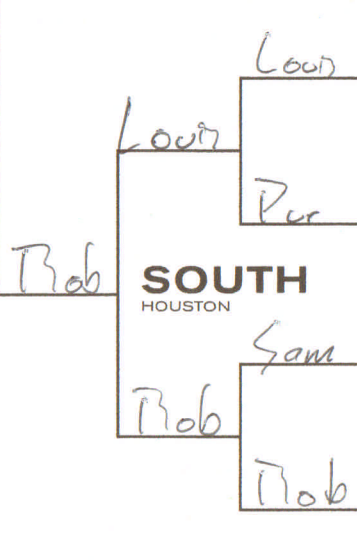

- (1) Kentucky (32-2)
- (16) East Tenn. St. (20-14)
- (8) Texas (24-9)
- (9) Wake Forest (19-10)
- (5) Temple (29-5)
- (12) Cornell (27-4)
- (4) Wisconsin (23-8)
- (13) Wofford (26-8)
- (6) Marquette (22-11)
- (11) Washington (24-9)
- (3) New Mexico (29-4)
- (14) Montana (22-9)
- (7) Clemson (21-10)
- (10) Missouri (22-10)
- (2) West Virginia (27-6)
- (15) Morgan St. (27-9)

EAST
SYRACUSE

INDIANAPOLIS
April 3

(16a) Arkansas-PB (17-15)
(16b) Winthrop (19-13) OPENING ROUND GAME