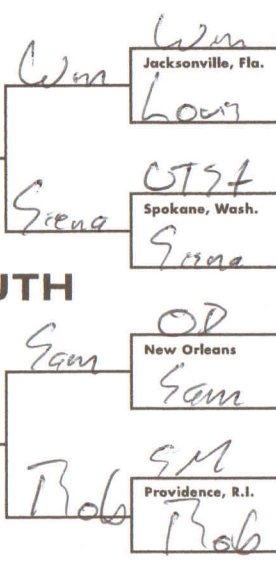

Elite Eight
March 27-28

Sweet 16
March 25-26

Second Round
March 20-21

First Round
March 18-19

NCAA TOURNAMENT BRACKET 2010

- (1) Kansas (32-2)
- (16) Lehigh (22-10)
- (8) UNLV (25-8)
- (9) Northern Iowa (28-4)
- (5) Michigan St. (24-8)
- (12) New Mexico St. (22-11)
- (4) Maryland (23-8)
- (13) Houston (19-15)
- (6) Tennessee (25-8)
- (11) San Diego St. (25-8)
- (3) Georgetown (23-10)
- (14) Ohio (21-14)
- (7) Oklahoma St. (22-10)
- (10) Georgia Tech (22-12)
- (2) Ohio St. (27-7)
- (15) UC Santa Barbara (20-9)

MIDWEST
ST. LOUIS

OSU

OSU

XU

INDIANAPOLIS
April 3

INDIANAPOLIS
April 5
Bob
CHAMPION

- (1) Syracuse (28-4)
- (16) Vermont (25-9)
- (8) Gonzaga (26-6)
- (9) Florida St. (22-9)
- (5) Butler (28-4)
- (12) UTEP (26-6)
- (4) Vanderbilt (24-8)
- (13) Murray St. (30-4)
- (6) Xavier (24-8)
- (11) Minnesota (21-13)
- (3) Pittsburgh (24-8)
- (14) Oakland (26-8)
- (7) Brigham Young (29-5)
- (10) Florida (21-12)
- (2) Kansas St. (26-7)
- (15) North Texas (24-8)

WEST
SALT LAKE CITY

XU

- (1) Kentucky (32-2)
- (16) East Tenn. St. (20-14)
- (8) Texas (24-9)
- (9) Wake Forest (19-10)
- (5) Temple (29-5)
- (12) Cornell (27-4)
- (4) Wisconsin (23-8)
- (13) Wofford (26-8)
- (6) Marquette (22-11)
- (11) Washington (24-9)
- (3) New Mexico (29-4)
- (14) Montana (22-9)
- (7) Clemson (21-10)
- (10) Missouri (22-10)
- (2) West Virginia (27-6)
- (15) Morgan St. (27-9)

EAST
SYRACUSE

(16a) Arkansas-PB (17-15)

(16b) Winthrop (19-13)

OPENING ROUND GAME

INDIANAPOLIS
April 3

- (1) Duke (29-5)
- (16) Ark-PB/Winthrop
- (8) California (23-10)
- (9) Louisville (20-12)
- (5) Texas A&M (23-9)
- (12) Utah St. (27-7)
- (4) Purdue (27-5)
- (13) Siena (27-6)
- (6) Notre Dame (23-11)
- (11) Old Dominion (26-8)
- (3) Baylor (25-7)
- (14) Sam Houston St. (25-7)
- (7) Richmond (26-8)
- (10) Saint Mary's (26-5)
- (2) Villanova (24-7)
- (15) Robert Morris (23-11)