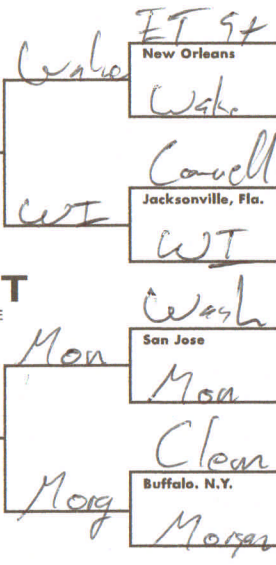

Elite Eight
March 27-28

Sweet 16
March 25-26

Second Round
March 20-21

First Round
March 18-19

NCAA TOURNAMENT BRACKET 2010

- (1) Kansas (32-2)
- (16) Lehigh (22-10)
- (8) UNLV (25-8)
- (9) Northern Iowa (28-4)
- (5) Michigan St. (24-8)
- (12) New Mexico St. (22-11)
- (4) Maryland (23-8)
- (13) Houston (19-15)
- (6) Tennessee (25-8)
- (11) San Diego St. (25-8)
- (3) Georgetown (23-10)
- (14) Ohio (21-14)
- (7) Oklahoma St. (22-10)
- (10) Georgia Tech (22-12)
- (2) Ohio St. (27-7)
- (15) UC Santa Barbara (20-9)

MIDWEST
ST. LOUIS

OSU

OSU

XU

INDIANAPOLIS
April 3

INDIANAPOLIS
April 5
Bob
CHAMPION

- (1) Syracuse (28-4)
- (16) Vermont (25-9)
- (8) Gonzaga (26-6)
- (9) Florida St. (22-9)
- (5) Butler (28-4)
- (12) UTEP (26-6)
- (4) Vanderbilt (24-8)
- (13) Murray St. (30-4)
- (6) Xavier (24-8)
- (11) Minnesota (21-13)
- (3) Pittsburgh (24-8)
- (14) Oakland (26-8)
- (7) Brigham Young (29-5)
- (10) Florida (21-12)
- (2) Kansas St. (26-7)
- (15) North Texas (24-8)

WEST
SALT LAKE CITY

XU

- (1) Kentucky (32-2)
- (16) East Tenn. St. (20-14)
- (8) Texas (24-9)
- (9) Wake Forest (19-10)
- (5) Temple (29-5)
- (12) Cornell (27-4)
- (4) Wisconsin (23-8)
- (13) Wofford (26-8)
- (6) Marquette (22-11)
- (11) Washington (24-9)
- (3) New Mexico (29-4)
- (14) Montana (22-9)
- (7) Clemson (21-10)
- (10) Missouri (22-10)
- (2) West Virginia (27-6)
- (15) Morgan St. (27-9)

EAST
SYRACUSE

(16a) Arkansas-PB (17-15)

(16b) Winthrop (19-13)

OPENING ROUND GAME

INDIANAPOLIS
April 3

- (1) Duke (29-5)
- (16) Ark-PB/Winthrop
- (8) California (23-10)
- (9) Louisville (20-12)
- (5) Texas A&M (23-9)
- (12) Utah St. (27-7)
- (4) Purdue (27-5)
- (13) Siena (27-6)
- (6) Notre Dame (23-11)
- (11) Old Dominion (26-8)
- (3) Baylor (25-7)
- (14) Sam Houston St. (25-7)
- (7) Richmond (26-8)
- (10) Saint Mary's (26-5)
- (2) Villanova (24-7)
- (15) Robert Morris (23-11)