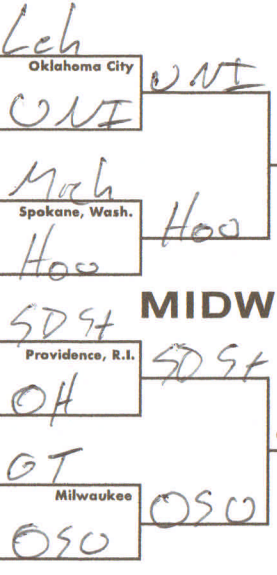

Ellot

First Round
March 18-19

Second Round
March 20-21

Sweet 16
March 25-26

Elite Eight
March 27-28

Final Four
April 3

NATIONAL
CHAMPIONSHIP

Final Four
April 3

Elite Eight
March 27-28

Sweet 16
March 25-26

Second Round
March 20-21

First Round
March 18-19

NCAA TOURNAMENT BRACKET 2010

- (1) Kansas (32-2)
- (16) Lehigh (22-10)
- (8) UNLV (25-8)
- (9) Northern Iowa (28-4)
- (5) Michigan St. (24-8)
- (12) New Mexico St. (22-11)
- (4) Maryland (23-8)
- (13) Houston (19-15)
- (6) Tennessee (25-8)
- (11) San Diego St. (25-8)
- (3) Georgetown (23-10)
- (14) Ohio (21-14)
- (7) Oklahoma St. (22-10)
- (10) Georgia Tech (22-12)
- (2) Ohio St. (27-7)
- (15) UC Santa Barbara (20-9)

MIDWEST
ST. LOUIS

OSU

OSU

XU

INDIANAPOLIS
April 3

INDIANAPOLIS
April 5
Bob
CHAMPION

- (1) Syracuse (28-4)
- (16) Vermont (25-9)
- (8) Gonzaga (26-6)
- (9) Florida St. (22-9)
- (5) Butler (28-4)
- (12) UTEP (26-6)
- (4) Vanderbilt (24-8)
- (13) Murray St. (30-4)
- (6) Xavier (24-8)
- (11) Minnesota (21-13)
- (3) Pittsburgh (24-8)
- (14) Oakland (26-8)
- (7) Brigham Young (29-5)
- (10) Florida (21-12)
- (2) Kansas St. (26-7)
- (15) North Texas (24-8)

EAST
SYRACUSE

(16a) Arkansas-PB (17-15)

(16b) Winthrop (19-13)

OPENING ROUND GAME

INDIANAPOLIS
April 3

- (1) Duke (29-5)
- (16) Ark-PB/Winthrop
- (8) California (23-10)
- (9) Louisville (20-12)
- (5) Texas A&M (23-9)
- (12) Utah St. (27-7)
- (4) Purdue (27-5)
- (13) Siena (27-6)
- (6) Notre Dame (23-11)
- (11) Old Dominion (26-8)
- (3) Baylor (25-7)
- (14) Sam Houston St. (25-7)
- (7) Richmond (26-8)
- (10) Saint Mary's (26-5)
- (2) Villanova (24-7)
- (15) Robert Morris (23-11)